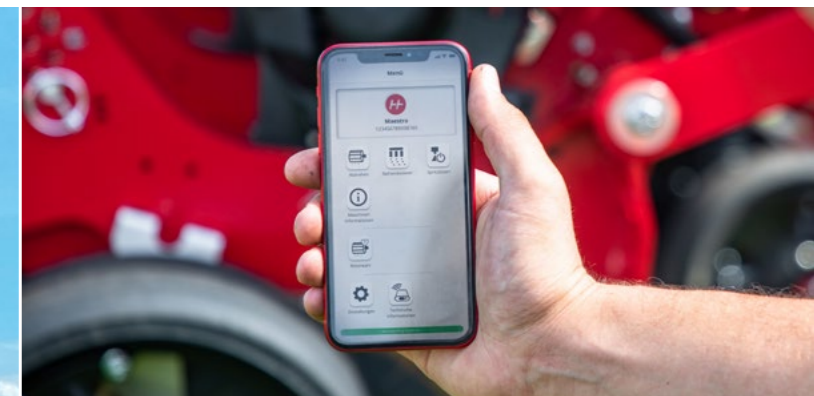

You use your smartphone for so many things? Why don't you use it for operating your machine? For more comfort and flexibility

- Calibration, row metering device, nozzle test and co.: intuitive handling of selected machine functions via smartphone
- Always the perfect choice: Use our interactive tools to take the perfect decision whenever you want to, e. g. regarding the rotor selection.
- Read out information and error messages easily at the smartphone and send by mail.
- Available for iOS and Android
- Simple connection via the WLAN of the machine

The handling is simple:

- Download the MobileControl app in the App Store respectively Google Play Store
- Connection is established with the local machine WLAN: either via the WLAN settings of our smartphone or by scanning the QR code at the terminal
- **Simply use the different functions of the app!**

HorschConnect MobileControl