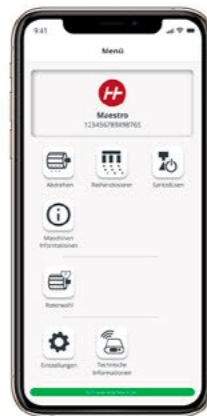

HorschConnect

HorschConnect MobileControl